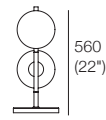

Front View

430 (17")

Side View

160 (6.25")

1700
(67")

Specifications

Switch
ON/OFF Foot
Light Source
E27 40W Max.

Colours
Shade: Opal
Stem: Anthracite
Base: Black Terrazzo

Balla Table Lamp Blown Glass Shade

Top View

Front View

430 (17")

Side View

240 (9.5")

560
(22")

Specifications

Switch
ON/OFF In-line
Light Source
E27 40W Max.

Colours
Shade: Opal
Stem: Anthracite
Base: Black Terrazzo

Eye Table Lamp Polycarbonate Shade

Top View

Front View

372 (14.75")

Side View

130 (5.25")