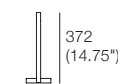

Balla Table Lamp Blown Glass Shade

Top View

Front View

430 (17")

Side View

240 (9.5")

560
(22")

Specifications

Switch
ON/OFF In-line
Light Source
E27 40W Max.

Colours
Shade: Opal
Stem: Anthracite
Base: Black Terrazzo

Eye Table Lamp Polycarbonate Shade

Top View

Front View

372 (14.75")

Side View

130 (5.25")

372
(14.75")

Specifications

Switch
ON/OFF In-line
Light Source
1x 12W LED Array

Colours
Shade: Opal
Surround: Anthracite
Base: Black Terrazzo

Pallino Table Lamp Blown Glass Shade

Top View

Front View

310 (12.25")