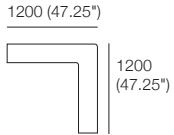

P960-D960

960 (37.75")

P1440-D960

1440 (56.75")

P1680-D960

1680 (66")

P1920-D960

1920 (75.5")

C960-D720

960 (37.75")

C1440-D720

1440 (56.75")

C1680-D720

1680 (66")

C1920-D720

1920 (75.5")

Seat Cushions

D960 (37.75") H150 (6")

C960-D960

960 (37.75")

C1680-D960

1680 (66")

Seat Cushions

D1200 (47.25") H150 (6")

C960-D1200

960 (37.75")

Plaza Components

Corner Arm/Back W240 (9.5")

AB CNR 960

ABU 1920x960

AB CNR 1200

ABU 2160x960