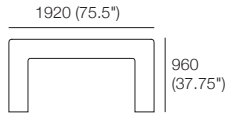

C960-D720

960 (37.75")

C1440-D720

1440 (56.75")

C1680-D720

1680 (66")

C1920-D720

1920 (75.5")

Seat Cushions

D960 (37.75") H150 (6")

C960-D960

960 (37.75")

C1680-D960

1680 (66")

Seat Cushions

D1200 (47.25") H150 (6")

C960-D1200

960 (37.75")

Plaza Components

Corner Arm/Back W240 (9.5")

AB CNR 960

ABU 1920x960

AB CNR 1200

ABU 2160x960