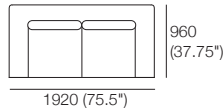

P960-D960

960 (37.75")

P1440-D960

1440 (56.75")

P1680-D960

1680 (66")

P1920-D960

1920 (75.5")

Timber Leg Options:

Plaza Compositions

Armchair

2 Seater ABU

1x P1920xD960, 2x C720xD720,
1x ABU 1920xD960, 2x B720

2.5 Seater ABU 2SC

1x P2160xD960, 2x C840xD720,
1x ABU 2160xD960, 2x B840

2.5 Seater ABU Bench

1x P2160xD960, 1x C1680xD720,
1x ABU 2160xD960, 2x B840

3 Seater ABU

1x P2640xD960, 3x C720xD720,
1x ABU 2640xD960, 3x B720

Plaza Composition 2

2x P1920xD960, 2x C1680xD720,
2x AB CNR 960, 2x AB960, 2x B840,
1x B720