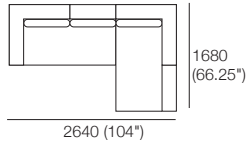

Timber Leg Options:

Plaza Compositions

Armchair

2 Seater ABU

1x P1920xD960, 2x C720xD720,
1x ABU 1920xD960, 2x B720

2.5 Seater ABU 2SC

1x P2160xD960, 2x C840xD720,
1x ABU 2160xD960, 2x B840

2.5 Seater ABU Bench

1x P2160xD960, 1x C1680xD720,
1x ABU 2160xD960, 2x B840

3 Seater ABU

1x P2640xD960, 3x C720xD720,
1x ABU 2640xD960, 3x B720

Plaza Composition 2

2x P1920xD960, 2x C1680xD720,
2x AB CNR 960, 2x AB960, 2x B840,
1x B720

Plaza Composition 4

2x P1680xD960, 2x C1440xD720,
2x AB CNR 960, 2x AB720, 3x B720

Plaza Composition 4B

2x P1680-D960, 2x C1440-D720,
2x AB CNR 960, 2x AB720, 4x B720

Plaza Composition 8

2x P960x1200, 1x P1920x1200, 1x P2160x960, 1x P960x960,
1x C1680x960, 2x C960x960, 1x C960x1200, 2x C960x720,
1x AB CNR 1200x960 LH, 1x AB CNR 1200x960 RH,
3x AB960, 5x B960