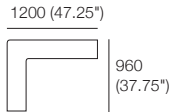

AB CNR 1200x960 LH