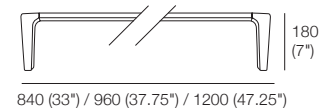

AB CNR 1200x960 RH

ABU 2640x960

AB CNR 1200x960 LH

Arm/Back W240 (9.5")

AB720

AB960

AB1200

AB1440

Back Cushion D120 (4.75")

B720

B840

B960

Ottoman W720 (28.5")

Ottoman 1200

Ottoman 960

Leg

Timber Leg Options:

Plaza Compositions

Armchair

2 Seater ABU

1x P1920xD960, 2x C720xD720,
1x ABU 1920xD960, 2x B720

2.5 Seater ABU 2SC

1x P2160xD960, 2x C840xD720,
1x ABU 2160xD960, 2x B840

2.5 Seater ABU Bench