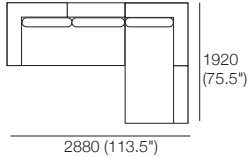

Timber Leg Options:

Plaza Compositions

Armchair

2 Seater ABU

1x P1920xD960, 2x C720xD720,
1x ABU 1920xD960, 2x B720

2.5 Seater ABU 2SC

1x P2160xD960, 2x C840xD720,
1x ABU 2160xD960, 2x B840

2.5 Seater ABU Bench

1x P2160xD960, 1x C1680xD720,
1x ABU 2160xD960, 2x B840

3 Seater ABU

1x P2640xD960, 3x C720xD720,
1x ABU 2640xD960, 3x B720

Plaza Composition 2

2x P1920xD960, 2x C1680xD720,
2x AB CNR 960, 2x AB960, 2x B840,
1x B720

Plaza Composition 4

2x P1680xD960, 2x C1440xD720,
2x AB CNR 960, 2x AB720, 3x B720

Plaza Composition 4B

2x P1680-D960, 2x C1440-D720,
2x AB CNR 960, 2x AB720, 4x B720

Plaza Composition 8

2x P960x1200, 1x P1920x1200, 1x P2160x960, 1x P960x960,
1x C1680x960, 2x C960x960, 1x C960x1200, 2x C960x720,
1x AB CNR 1200x960 LH, 1x AB CNR 1200x960 RH,
3x AB960, 5x B960