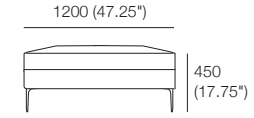

Back Cushion D120 (4.75")

B720

B840

B960

Ottoman W720 (28.5")

Ottoman 1200

Ottoman 960

Leg

Timber Leg Options:

Plaza Compositions

Armchair

2 Seater ABU

1x P1920xD960, 2x C720xD720,
1x ABU 1920xD960, 2x B720

2.5 Seater ABU 2SC

1x P2160xD960, 2x C840xD720,
1x ABU 2160xD960, 2x B840

2.5 Seater ABU Bench