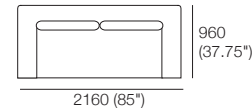

2.5 Seater ABU Bench

1x P2160xD960, 1x C1680xD720,
1x ABU 2160xD960, 2x B840