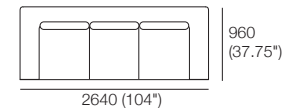

3 Seater ABU

1x P2640xD960, 3x C720xD720,
1x ABU 2640xD960, 3x B720