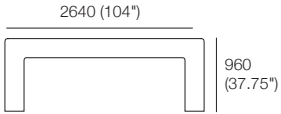

ABU 2640x960