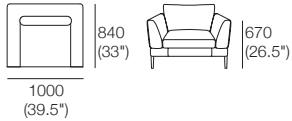

C960-D1200

960 (37.75")

Plaza Components

Corner Arm/Back W240 (9.5")

AB CNR 960

ABU 1920x960

AB CNR 1200

ABU 2160x960

AB CNR 1200x960 RH

ABU 2640x960

AB CNR 1200x960 LH

Arm/Back W240 (9.5")

AB720

AB960

AB1200

AB1440

Back Cushion D120 (4.75")

B720

B840

B960

Ottoman W720 (28.5")

Ottoman 1200

Ottoman 960

Leg

Timber Leg Options:

Plaza Compositions

Armchair

2 Seater ABU

1x P1920xD960, 2x C720xD720,
1x ABU 1920xD960, 2x B720

2.5 Seater ABU 2SC

1x P2160xD960, 2x C840xD720,
1x ABU 2160xD960, 2x B840

2.5 Seater ABU Bench