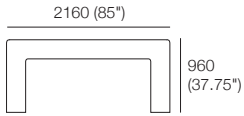

C960-D720

960 (37.75")

C1440-D720

1440 (56.75")

C1680-D720

1680 (66")

C1920-D720

1920 (75.5")

Seat Cushions

D960 (37.75") H150 (6")

C960-D960

960 (37.75")

C1680-D960

1680 (66")

Seat Cushions

D1200 (47.25") H150 (6")

C960-D1200

960 (37.75")

Plaza Components

Corner Arm/Back W240 (9.5")

AB CNR 960

ABU 1920x960

AB CNR 1200

ABU 2160x960