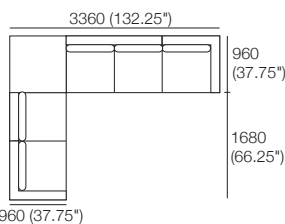

Timber Leg Options:

Plaza Compositions

Armchair

2 Seater ABU

1x P1920xD960, 2x C720xD720,
1x ABU 1920xD960, 2x B720

2.5 Seater ABU 2SC

1x P2160xD960, 2x C840xD720,
1x ABU 2160xD960, 2x B840

2.5 Seater ABU Bench

1x P2160xD960, 1x C1680xD720,
1x ABU 2160xD960, 2x B840

3 Seater ABU

1x P2640xD960, 3x C720xD720,
1x ABU 2640xD960, 3x B720

Plaza Composition 2

2x P1920xD960, 2x C1680xD720,
2x AB CNR 960, 2x AB960, 2x B840,
1x B720

Plaza Composition 4

2x P1680xD960, 2x C1440xD720,
2x AB CNR 960, 2x AB720, 3x B720

Plaza Composition 4B

2x P1680-D960, 2x C1440-D720,
2x AB CNR 960, 2x AB720, 4x B720

Plaza Composition 8

2x P960x1200, 1x P1920x1200, 1x P2160x960, 1x P960x960,
1x C1680x960, 2x C960x960, 1x C960x1200, 2x C960x720,
1x AB CNR 1200x960 LH, 1x AB CNR 1200x960 RH,
3x AB960, 5x B960

Plaza Composition 5

1x P1680-D960, 1x P1440-D960, 2x P960-D960,
1x C960-D960, 5x C720-D720, 2x AB CNR960,
1x AB720, 1x AB1440, 5x B720

Plaza Composition 7

1x P1920x1200, 1x P2160x960, 1x C1680x960,
1x AB CNR 1200x960 LH, 1x AB CNR 1200x960 RH,
2x C960x720, 2x AB960, 4x B960