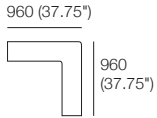

C960-D720

960 (37.75")

C1440-D720

1440 (56.75")

C1680-D720

1680 (66")

C1920-D720

1920 (75.5")

Seat Cushions

D960 (37.75") H150 (6")

C960-D960

960 (37.75")

C1680-D960

1680 (66")

Seat Cushions

D1200 (47.25") H150 (6")

C960-D1200

960 (37.75")

Plaza Components

Corner Arm/Back W240 (9.5")

AB CNR 960

ABU 1920x960

AB CNR 1200

ABU 2160x960

AB CNR 1200x960 RH

ABU 2640x960

AB CNR 1200x960 LH

Arm/Back W240 (9.5")

AB720

AB960

AB1200

AB1440