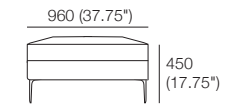

AB CNR 1200x960 RH

ABU 2640x960

AB CNR 1200x960 LH

Arm/Back W240 (9.5")

AB720

AB960

AB1200

AB1440

Back Cushion D120 (4.75")

B720

B840

B960

Ottoman W720 (28.5")

Ottoman 1200

Ottoman 960

Leg

Timber Leg Options:

Plaza Compositions

Armchair

2 Seater ABU

1x P1920xD960, 2x C720xD720,
1x ABU 1920xD960, 2x B720

2.5 Seater ABU 2SC

1x P2160xD960, 2x C840xD720,
1x ABU 2160xD960, 2x B840

2.5 Seater ABU Bench