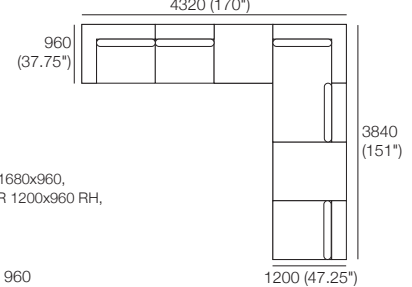

Timber Leg Options:

Plaza Compositions

Armchair

2 Seater ABU

1x P1920xD960, 2x C720xD720,
1x ABU 1920xD960, 2x B720

2.5 Seater ABU 2SC

1x P2160xD960, 2x C840xD720,
1x ABU 2160xD960, 2x B840

2.5 Seater ABU Bench

1x P2160xD960, 1x C1680xD720,
1x ABU 2160xD960, 2x B840

3 Seater ABU

1x P2640xD960, 3x C720xD720,
1x ABU 2640xD960, 3x B720

Plaza Composition 2

2x P1920xD960, 2x C1680xD720,
2x AB CNR 960, 2x AB960, 2x B840,
1x B720

Plaza Composition 4

2x P1680xD960, 2x C1440xD720,
2x AB CNR 960, 2x AB720, 3x B720

Plaza Composition 4B

2x P1680-D960, 2x C1440-D720,
2x AB CNR 960, 2x AB720, 4x B720

Plaza Composition 8

2x P960x1200, 1x P1920x1200, 1x P2160x960, 1x P960x960,
1x C1680x960, 2x C960x960, 1x C960x1200, 2x C960x720,
1x AB CNR 1200x960 LH, 1x AB CNR 1200x960 RH,
3x AB960, 5x B960

Plaza Composition 5

1x P1680-D960, 1x P1440-D960, 2x P960-D960,
1x C960-D960, 5x C720-D720, 2x AB CNR960,
1x AB720, 1x AB1440, 5x B720

Plaza Composition 7

1x P1920x1200, 1x P2160x960, 1x C1680x960,
1x AB CNR 1200x960 LH, 1x AB CNR 1200x960 RH,
2x C960x720, 2x AB960, 4x B960