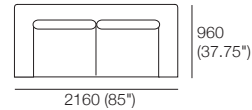

Timber Leg Options:

Plaza Compositions

Armchair

2 Seater ABU

1x P1920xD960, 2x C720xD720,
1x ABU 1920xD960, 2x B720

2.5 Seater ABU 2SC

1x P2160xD960, 2x C840xD720,
1x ABU 2160xD960, 2x B840

2.5 Seater ABU Bench