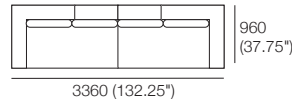

Plaza Composition 4B

2x P1680-D960, 2x C1440-D720,
2x AB CNR 960, 2x AB720, 4x B720