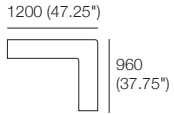

AB CNR 1200x960 RH