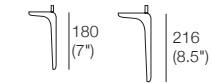

AB CNR 1200x960 RH

ABU 2640x960

AB CNR 1200x960 LH

Arm/Back W240 (9.5")

AB720

AB960

AB1200

AB1440

Back Cushion D120 (4.75")

B720

B840

B960

Ottoman W720 (28.5")

Ottoman 1200

Ottoman 960

Leg

Timber Leg Options:

Plaza Compositions

Armchair

2 Seater ABU

1x P1920xD960, 2x C720xD720,
1x ABU 1920xD960, 2x B720

2.5 Seater ABU 2SC

1x P2160xD960, 2x C840xD720,
1x ABU 2160xD960, 2x B840

2.5 Seater ABU Bench